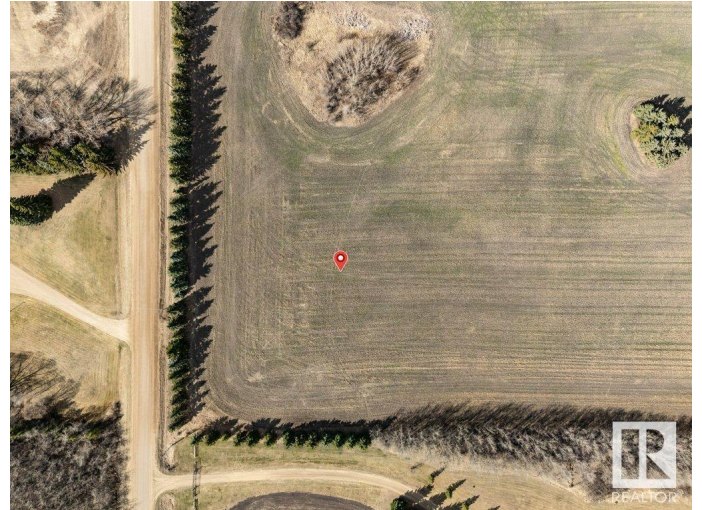

\$315,000 - Twp 551 Range Road 260, Rural Sturgeon County

MLS® #E4433093

\$315,000

0 Bedroom, 0.00 Bathroom,
Rural on 2.47 Acres

None, Rural Sturgeon County, AB

Build your dream home on this private 2.47 acre parcel of land! Just 10 minutes from St. Albert just off Hwy 37. Not in a sub-division. Large trees line the West and South perimeter with the rest of the property cleared.

Essential Information

MLS® #	E4433093
Price	\$315,000
Bathrooms	0.00
Acres	2.47
Type	Rural
Sub-Type	Vacant Lot/Land
Status	Active

Community Information

Address	Twp 551 Range Road 260
Area	Rural Sturgeon County
Subdivision	None
City	Rural Sturgeon County
County	ALBERTA
Province	AB
Postal Code	T8R 0T4