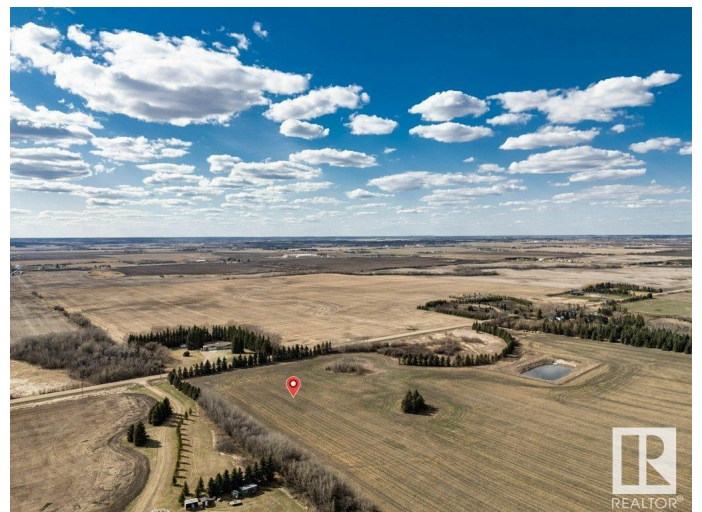

Community Information

Address	Twp 551 Range Road 260
Area	Rural Sturgeon County
Subdivision	None
City	Rural Sturgeon County
County	ALBERTA
Province	AB
Postal Code	T8R 0T4